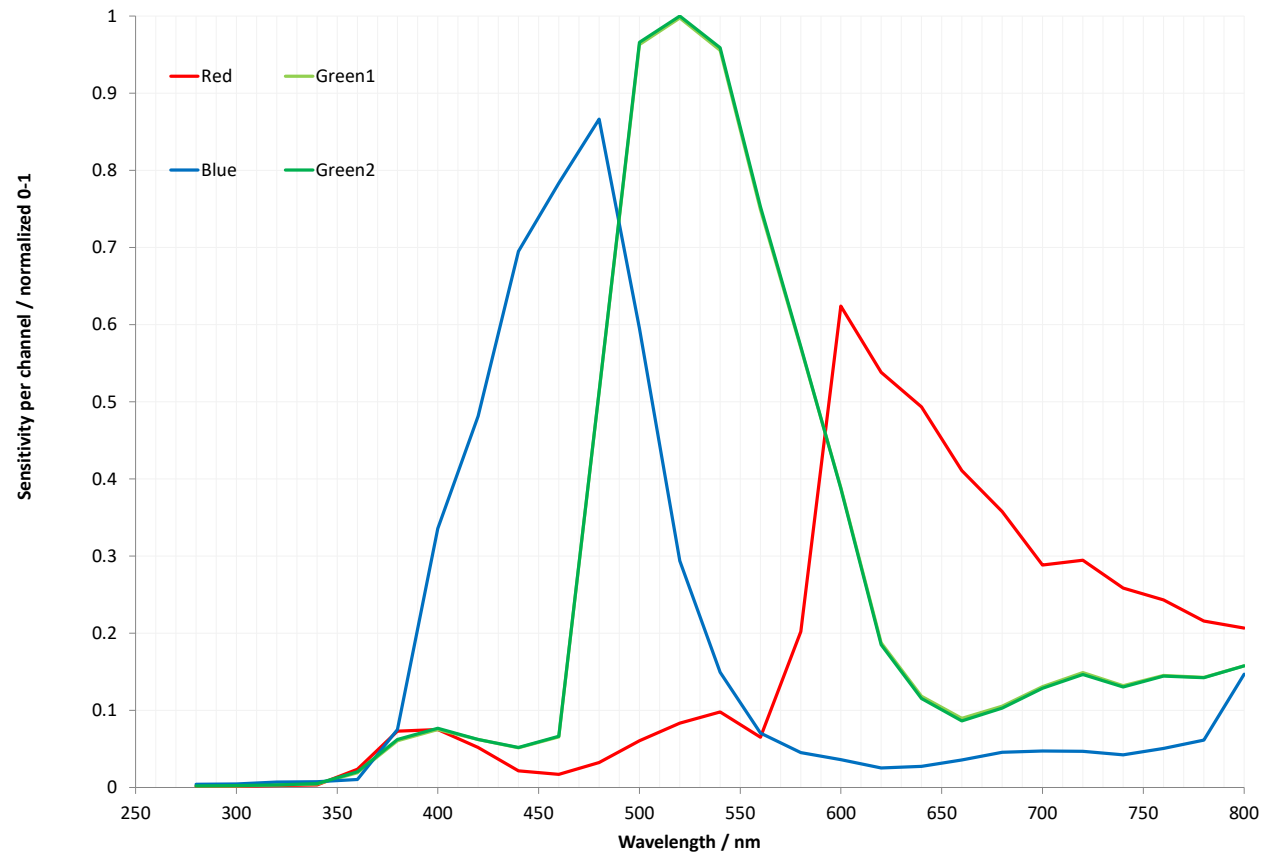

Raspberry Pi Camera Extended Spectral Sensitivity

HQ Camera without IR-Cut filter

Raspberry Pi Global Shutter Camera without IR-Cut filter

IR-Cut filter transmissivity Curve for HQ and GS Camera