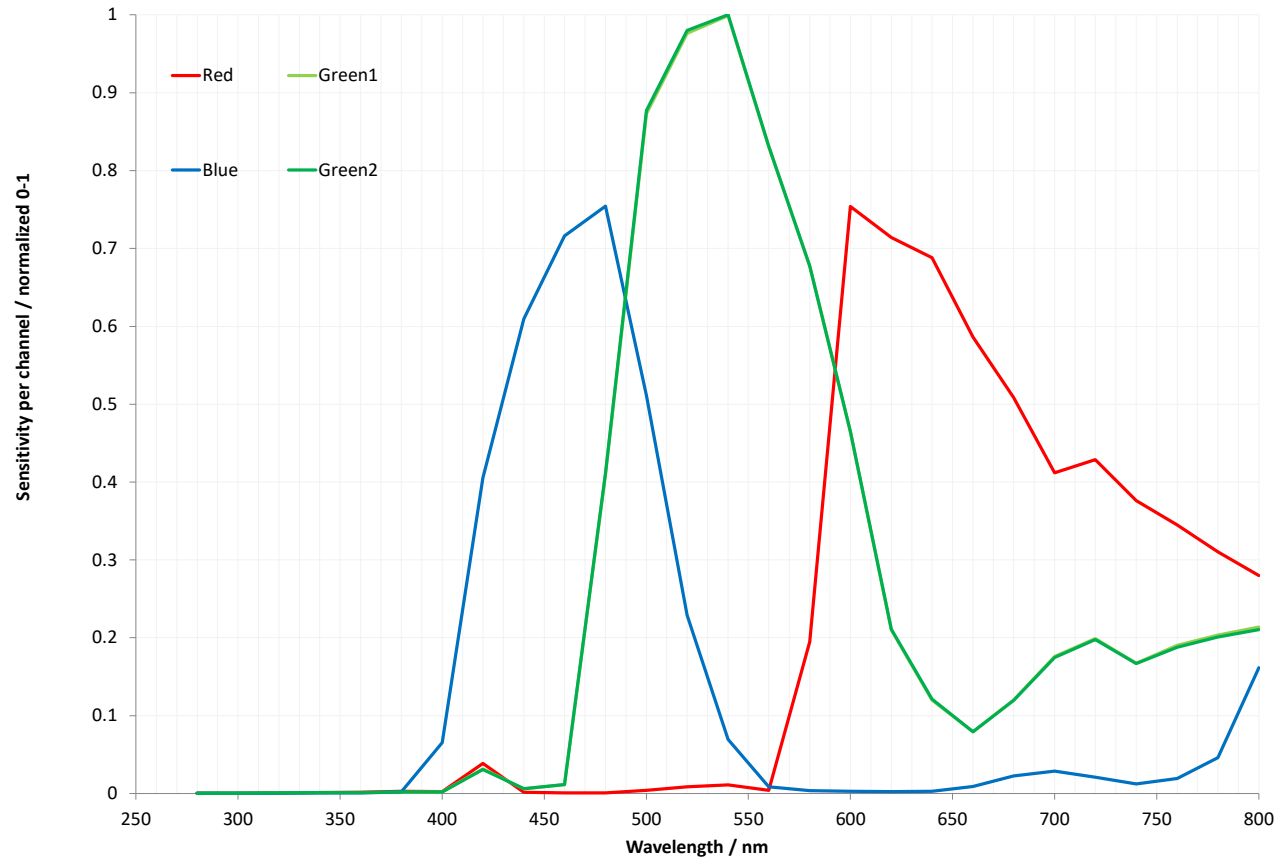

Raspberry Pi Camera Extended Spectral Sensitivity

HQ Camera without IR-Cut filter

Raspberry Pi Global Shutter Camera without IR-Cut filter

IR-Cut filter transmissivity Curve for HQ and GS Camera